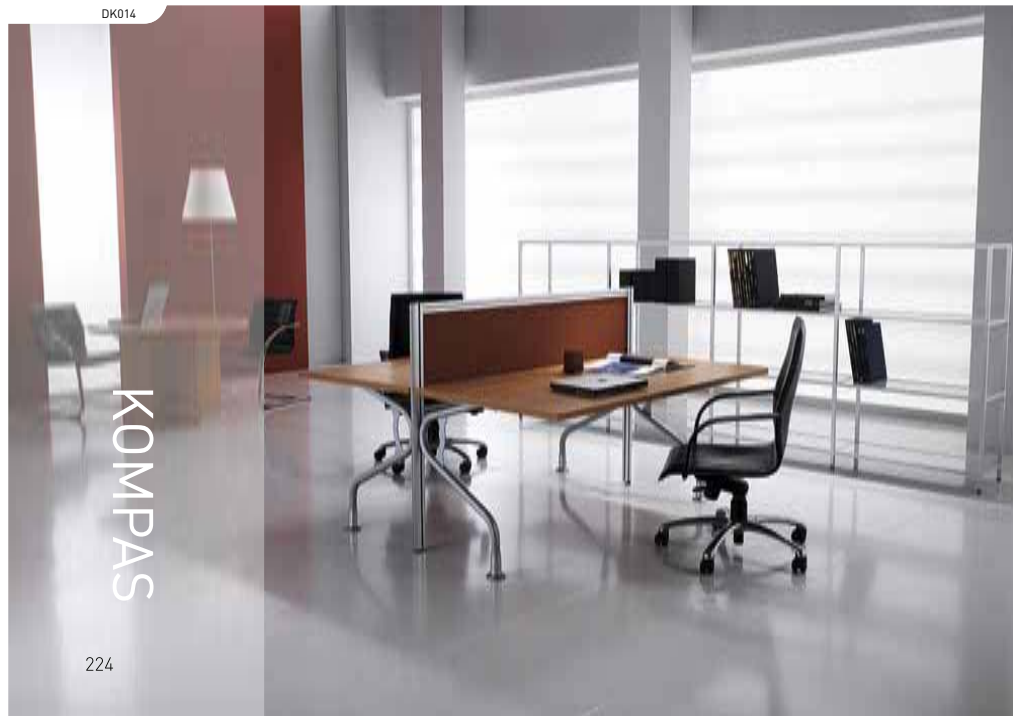

SISTEMI KOMPAS

DK019

DK014

KOMPAS

224