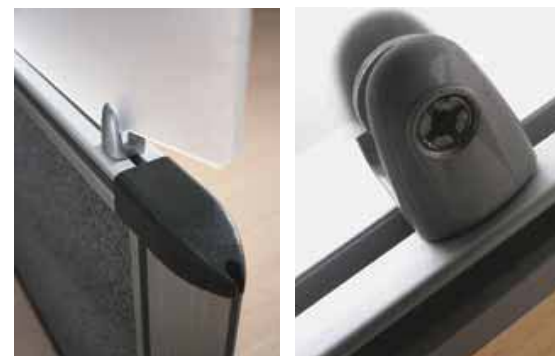

QUESTA DOPPIA SCRIVANIA OFFRE AI DUE OPERATORI LA POSSIBILITÀ SIA DI INTERFACCIARSI TRA LORO, SIA DI ACCOGLIERE COLLEGGHI E VISITATORI.
THE DOUBLE DESK OFFERS TWO PEOPLE THE POSSIBILITY OF WORKING TOGETHER AS WELL AS TO RECEIVE COLLEAGUES AND VISITORS.

SISTEMI KOMPAS

DK016

DK017

KOMPAS

220

KOMPAS

SISTEMI

221